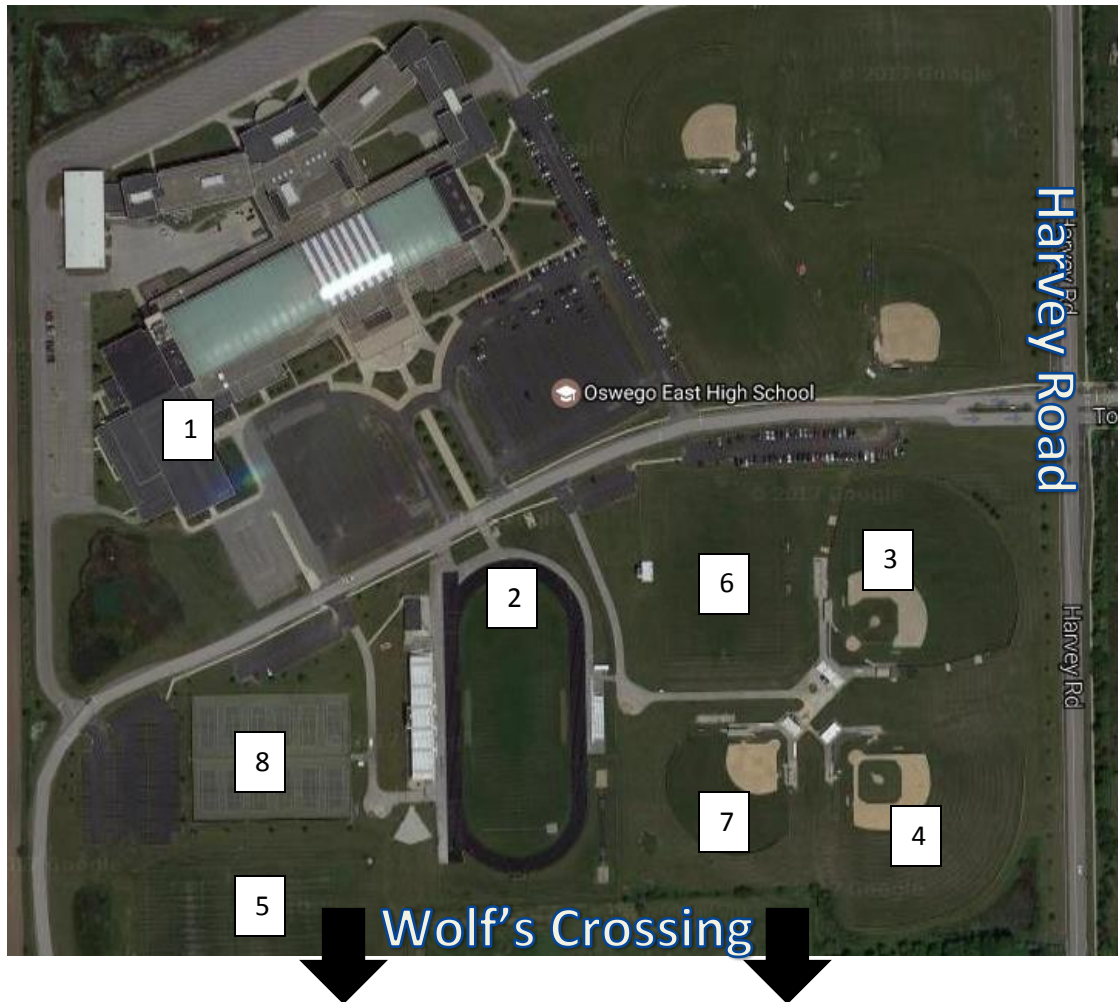

Oswego East Facility Map

1 – Door 41, Athletic Entrance
(use for all indoor facilities)

2 – Outdoor Track

3 – Varsity Baseball Field

4 – Sophomore Baseball Field

5 – Football Practice Fields

6 – Varsity Soccer Field

7 – Varsity Softball Field

8 – Tennis Courts