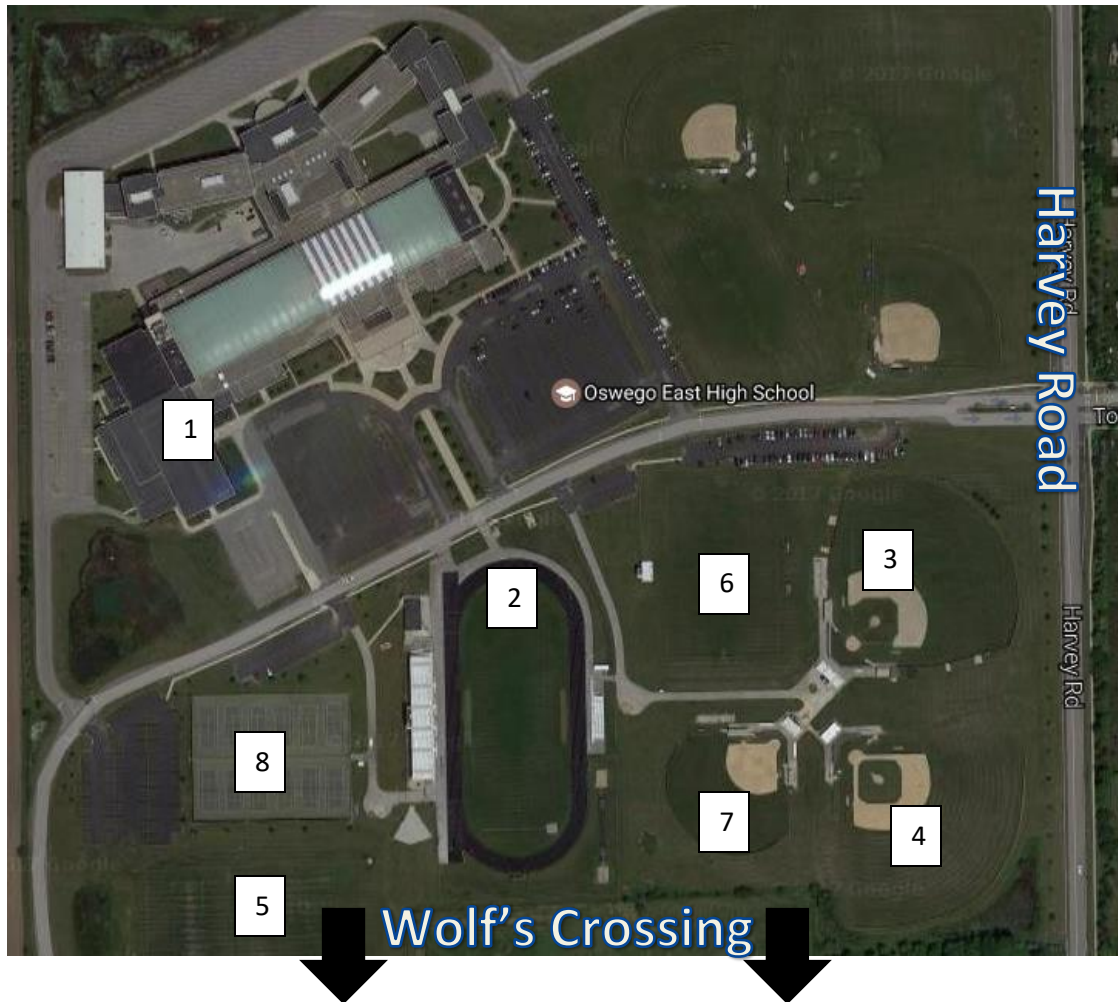

Oswego East Facility Map

1 – Door 41, Athletic Entrance
(use for all indoor facilities)

2 – Outdoor Track

3 – Varsity Baseball Field

4 – Sophomore Baseball Field

5 – Football Practice Fields

6 – Varsity Soccer Field

7 – Varsity Softball Field

8 – Tennis Courts

****Wheatland Community Park (Cross Country camp location) = offsite.
2701 Spinnaker Dr., Aurora, IL - Intersection of Barrington Drive & Spinnaker Drive, Aurora, IL**