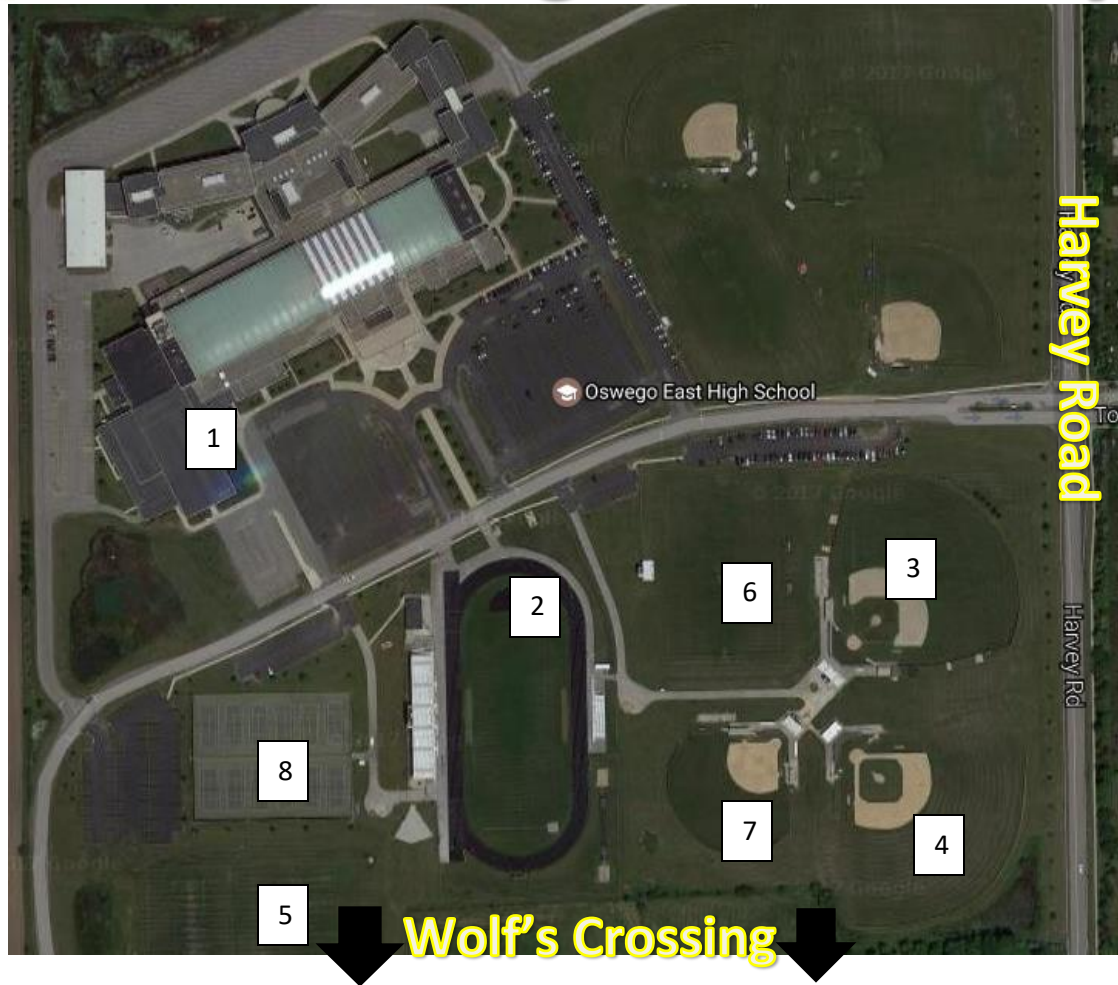

# Oswego East Facility Map

1 – Door 41, Athletic Entrance  
(use for all indoor facilities)

2 – Outdoor Track

3 – Varsity Baseball Field

4 – Sophomore Baseball Field

5 – Football Practice Fields

6 – Varsity Soccer Field

7 – Varsity Softball Field

8 – Tennis Courts

\*\*Parkside Lanes (boys bowling camp) – offsite  
34w185 Montgomery Rd., Aurora, IL 60504

\*\*Wolf's Crossing Community Park (girls cross country camp on Mondays) - offsite  
3252 Wolf's Cross Rd., Naperville, IL 60564